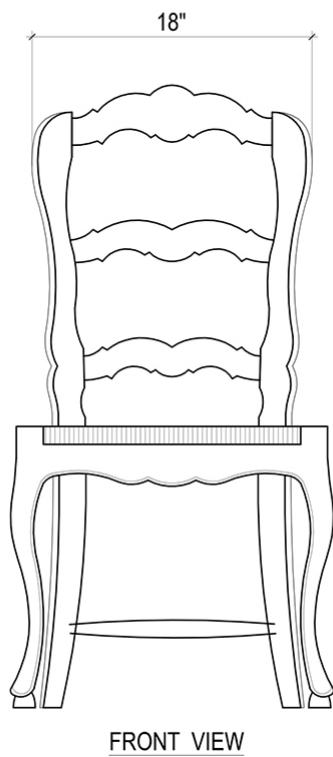

# Provincial Dining Chair

---

Shown in: **BHD**

SKU: **23779**

Size: **21W x 22D x 41H in**

## Overview

---

A stylish ladder back and cabriole legs bring elegant charm to the Provincial Dining Chair. Boasting a woven seat, this chair adds a hint of casual refinement to the dining room. This piece is offered with a vast array of finish and distress options to create a truly custom design.

## Technical Specification

---

Dimensions	<b>21W x 22D x 41H in</b>	CBM	<b>0.207595</b>
Number of Packages	<b>1</b>	Cubic Feet	<b>7.33 ft<sup>3</sup></b>
Package 1 Dimensions	<b>24.4 x 24.8 x 46.5 in</b>	Package 1 Weight	<b>24.25 lbs</b>
Package Weight Total	<b>24.25 lbs</b>	Net Weight	<b>15.43 lbs</b>
Material	<b>Mahogany, Rush Seat</b>		