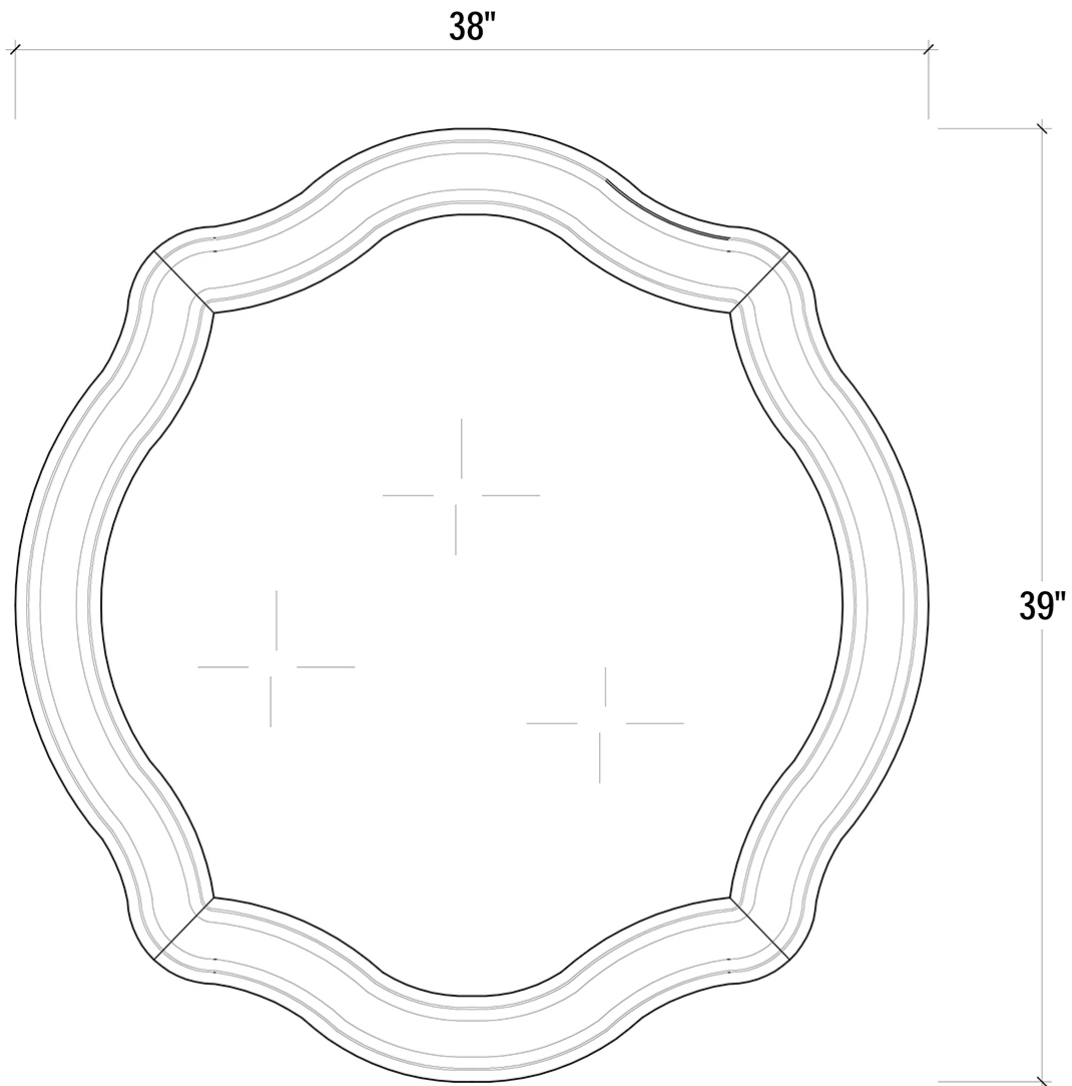

EST. *B* 1991

BRAMBLE

PRODUCT TEARSHEET

Rose Mirror

Shown in: **GCH**

SKU: **23462**

Size: **38W x 2D x 39H in**

Overview

Accent any living space in simple style with this Rose Mirror. Gently curved detailing along its frame give it a homey quality while still possessing clean, modern lines. This piece is offered with a vast array of finish and distress options to create a truly custom design.

FRONT VIEW

Visual Highlights

Technical Specification

Dimensions	38W x 2D x 39H in	CBM	0.0856
Number of Packages	1	Cubic Feet	3.02 ft³
Package 1 Dimensions	40.9 x 4.7 x 44.9 in	Package 1 Weight	39.68 lbs
Package Weight Total	39.68 lbs	Net Weight	31.97 lbs
Material	Mahogany, Mirror		