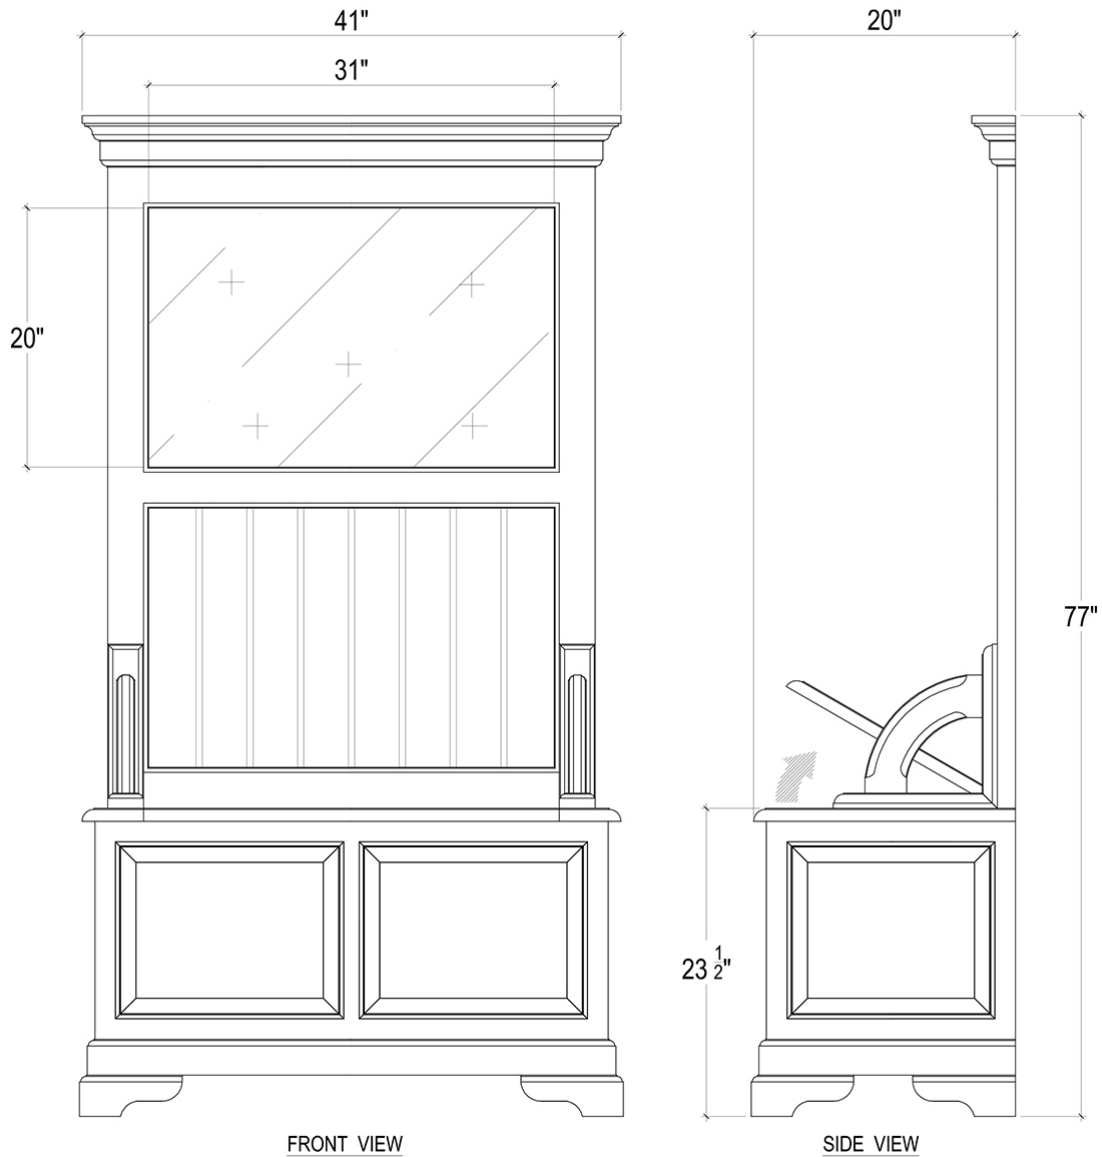

# Homestead Hallstand w/ Storage

---

Shown in: **FOR LDT**

SKU: **23574**

Size: **42W x 20D x 77H in**

## Overview

---

This Homestead Hallstand with Storage is essential for optimum organization and accenting. Designed with mahogany wood and a convenient place to sit, this premium hallstand offers comfort and functionality. This piece is offered with a vast array of finish and distress options to create a truly custom design.

## Technical Specification

---

Dimensions	<b>42W x 20D x 77H in</b>	CBM	<b>1.135872</b>
Number of Packages	<b>1</b>	Cubic Feet	<b>40.11 ft<sup>3</sup></b>
Package 1 Dimensions	<b>44.5 x 23.2 x 82.3 in</b>	Package 1 Weight	<b>121.25 lbs</b>
Package Weight Total	<b>121.25 lbs</b>	Net Weight	<b>97 lbs</b>
Material	<b>Mahogany</b>		