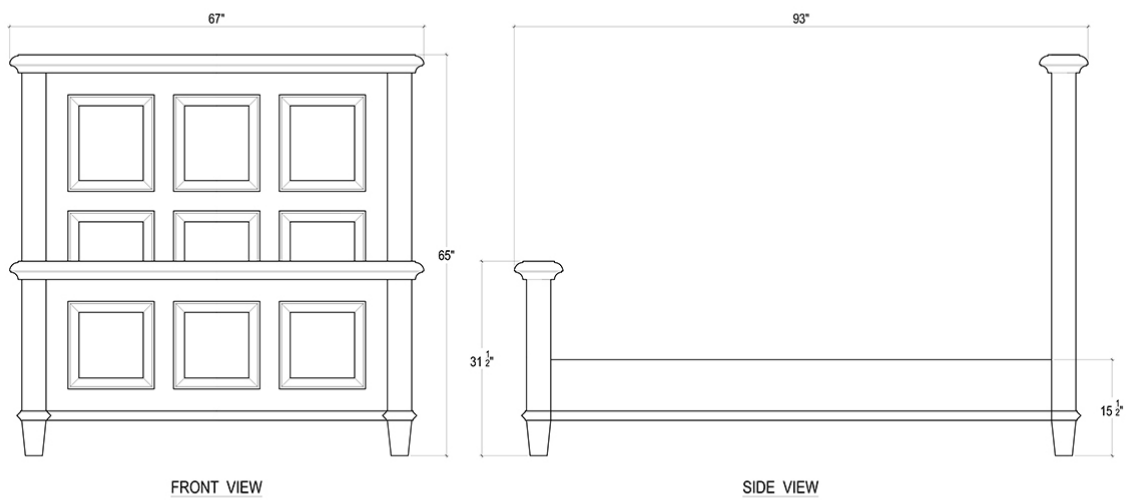

EST. *B* 1991

BRAMBLE

PRODUCT TEARSHEET

Huntley Bed Queen

Shown in: **VDK**

SKU: **26258**

Size: **67W x 93D x 65H in**

Overview

Classic panel detailing lends a refined but casual allure to the Aries Queen Bed. A lovely addition to any bedroom, this bed features solid mahogany with a tall headboard and low footboard.

- comes without mattress

Visual Highlights

Technical Specification

Dimensions	67W x 93D x 65H in	CBM	1.102416
Number of Packages	3	Cubic Feet	38.93 ft³
Package 1 Dimensions	86.2 x 11 x 15.4 in	Package 1 Weight	42.02 lbs
Package 2 Dimensions	70.1 x 11 x 37 in	Package 2 Weight	82.32 lbs
Package 3 Dimensions	70.1 x 11 x 70.5 in	Package 3 Weight	156.75 lbs
Package Weight Total	281.09 lbs	Net Weight	246.92 lbs
Material	Mahogany		