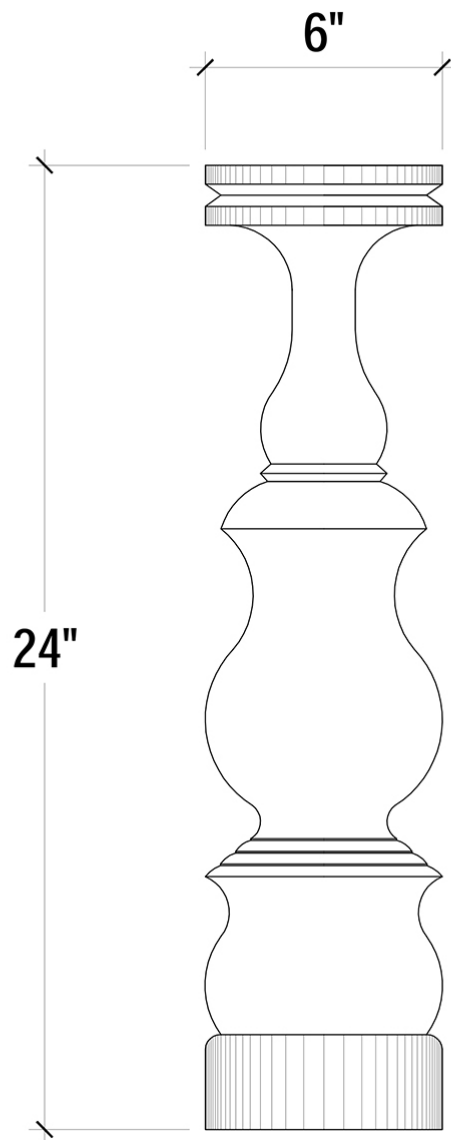

# Bobèche Candlestick Large

---

Shown in: **WHD**

SKU: **23946**

Size: **6W x 6D x 24H in**

## Overview

---

Crafted in solid mahogany, the large Bobèche Candlestick is a wonderful, traditional addition to your mantel or sideboard. Offering graceful curves, the classic silhouette of the Bobèche works in a wide range of decor styles. This piece is offered with a vast array of finish and distress options to create a truly custom design.

## Technical Specification

---

Dimensions	<b>6W x 6D x 24H in</b>	CBM	<b>0.019447</b>
Number of Packages	<b>1</b>	Cubic Feet	<b>0.69 ft<sup>3</sup></b>
Package 1 Dimensions	<b>9.1 x 9.1 x 29.5 in</b>	Package 1 Weight	<b>22.05 lbs</b>
Package Weight Total	<b>22.05 lbs</b>	Net Weight	<b>15.43 lbs</b>
Material	<b>Mahogany</b>	<b>Best Seller</b>	