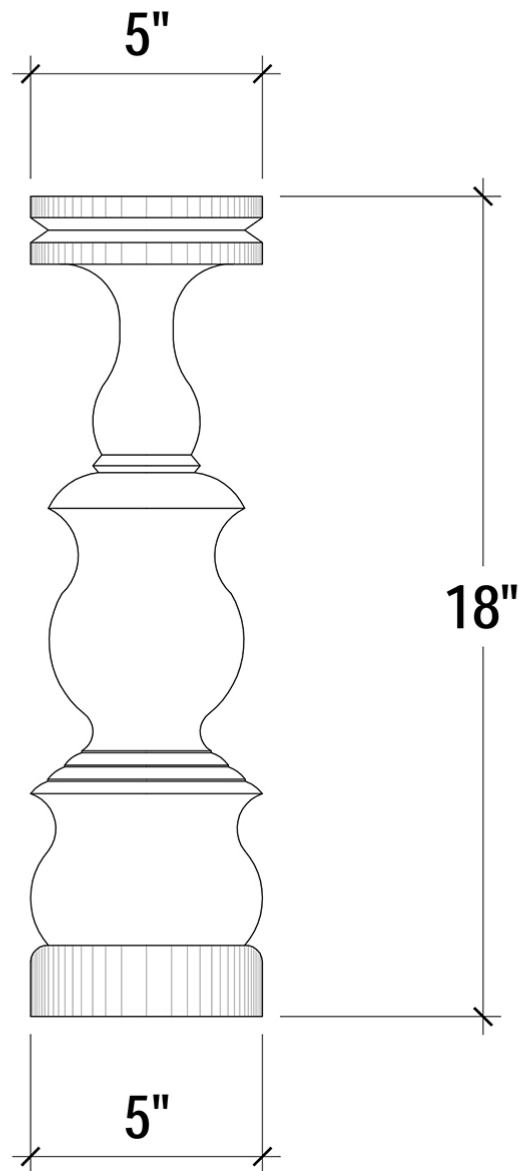

BRAMBLE

PRODUCT TEARSHEET

Bobeche Candlestick Medium

Shown in: **WHD**

SKU: **23945**

Size: **5W x 5D x 18H in**

Overview

Graceful curves and solid mahogany construction create a beautiful silhouette for this medium Bobèche Candlestick. Perfect for the dining table, or for creating a wonderful centerpiece, this candlestick is hand carved. This piece is offered with a vast array of finish and distress options to create a truly custom design.

Visual Highlights

Technical Specification

Dimensions	5W x 5D x 18H in	CBM	0.011652
Number of Packages	1	Cubic Feet	0.41 ft³
Package 1 Dimensions	8.3 x 8.3 x 23.6 in	Package 1 Weight	13.23 lbs
Package Weight Total	13.23 lbs	Net Weight	11.02 lbs
Material	Mahogany	Best Seller	