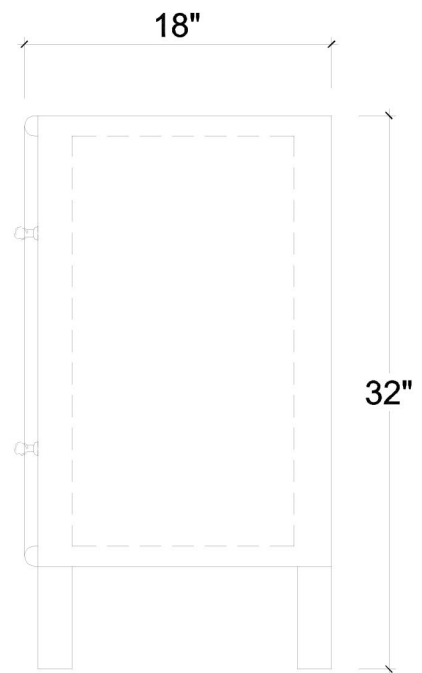

BRAMBLE

PRODUCT TEARSHEET

Belmont Bedside

Shown in: **FLLG**

SKU: **27848**

Size: **28W x 18D x 32H in**

Overview

Belmont Bedside

TOP VIEW

FRONT VIEW

SIDE VIEW

Visual Highlights

Technical Specification

Dimensions	28W x 18D x 32H in	CBM	0.32
Number of Packages	1	Cubic Feet	11.3 ft³
Package 1 Dimensions	29.1 x 19.3 x 34.6 in	Package 1 Weight	55.12 lbs
Package Weight Total	55.12 lbs	Net Weight	48.5 lbs
Material	Mahogany		