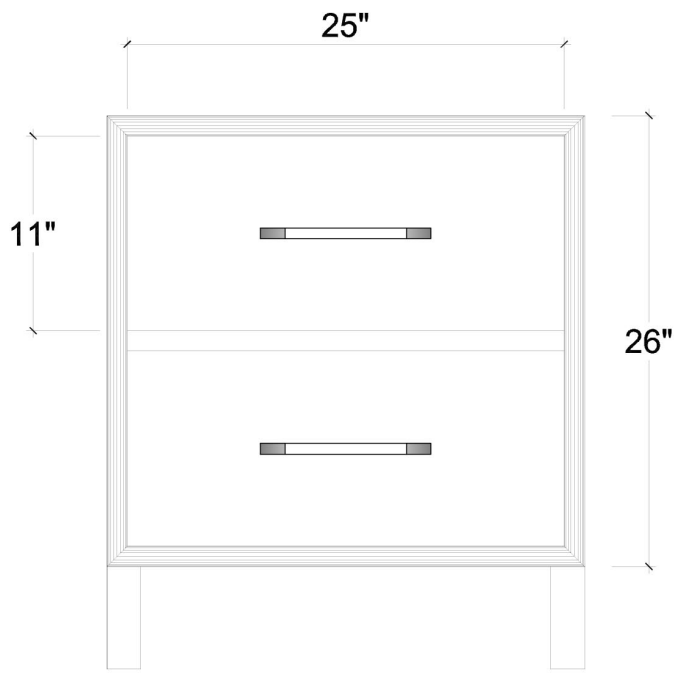

BRAMBLE

PRODUCT TEARSHEET

Belmont Bedside

Shown in: **FLLG**

SKU: **27848**

Size: **28W x 18D x 32H in**

Overview

Belmont Bedside

TOP VIEW

FRONT VIEW

SIDE VIEW

Visual Highlights

Technical Specification

Dimensions	28W x 18D x 32H in	CBM	0.32
Number of Packages	1	Cubic Feet	11.3 ft³
Package 1 Dimensions	29.1 x 19.3 x 34.6 in	Package 1 Weight	55.12 lbs
Package Weight Total	55.12 lbs	Net Weight	48.5 lbs
Material	Mahogany		