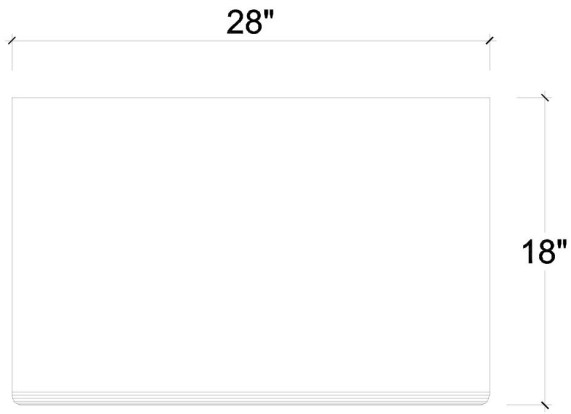

BRAMBLE

PRODUCT TEARSHEET

Belmont Bedside

Shown in: **FLLG**

SKU: **27848**

Size: **28W x 18D x 32H in**

Overview

Belmont Bedside

TOP VIEW

FRONT VIEW

SIDE VIEW

Visual Highlights

Technical Specification

Dimensions	28W x 18D x 32H in	CBM	0.32
Number of Packages	1	Cubic Feet	11.3 ft³
Package 1 Dimensions	29.1 x 19.3 x 34.6 in	Package 1 Weight	55.12 lbs
Package Weight Total	55.12 lbs	Net Weight	48.5 lbs
Material	Mahogany		