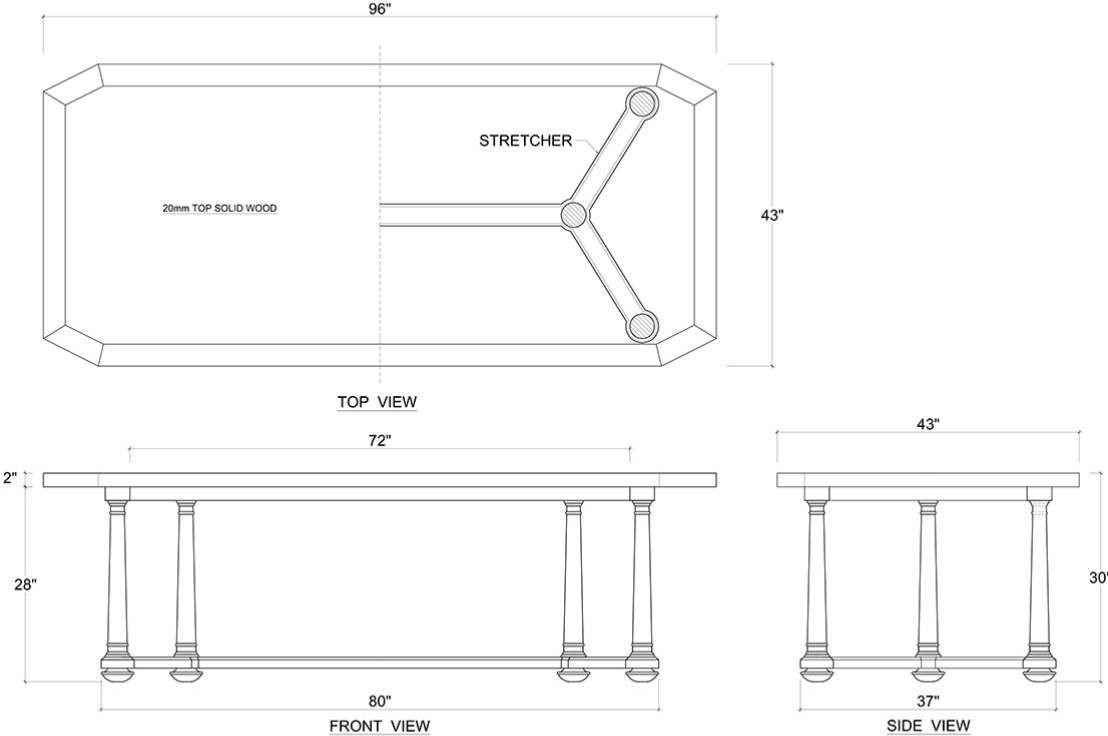

BRAMBLE

PRODUCT TEARSHEET

Chancery Dining Table 96"

SKU: **FAC-76489BBA-----**

Size: **43W x 30D x 96H in**

Overview

Chancery Dining Table 96"

Technical Specification

Dimensions	43W x 30D x 96H in	CBM	0.710015625
Number of Packages	2	Cubic Feet	25.07 ft³
Package 1 Dimensions	30.7 x 15.7 x 12.2 in	Package 1 Weight	22 lbs
Package 2 Dimensions	98 x 44.9 x 8.3 in	Package 2 Weight	136.69 lbs
Package Weight Total	157.63 lbs	Net Weight	151.02 lbs