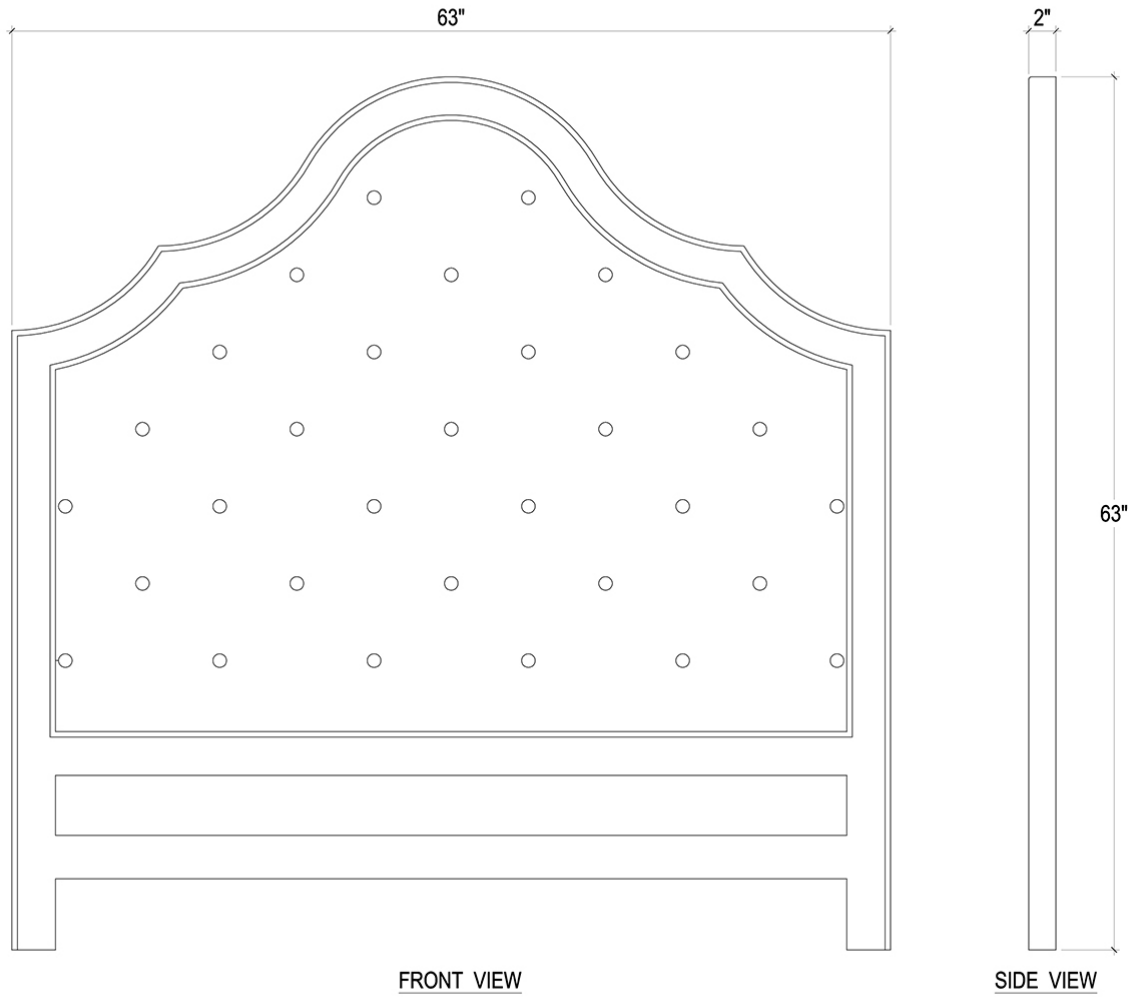

# Sienna King Headboard

---

SKU: **FAC-26999BBALN151----**

Size: **80W x 2D x 63H in**

## Overview

---

Sienna King Headboard

## Technical Specification

---

Dimensions	<b>80W x 2D x 63H in</b>	CBM	<b>0.249234375</b>
Number of Packages	<b>1</b>	Cubic Feet	<b>8.8 ft<sup>3</sup></b>
Package 1 Dimensions	<b>81.1 x 3.5 x 65.7 in</b>	Package 1 Weight	<b>61.73 lbs</b>
Package Weight Total	<b>61.73 lbs</b>	Net Weight	<b>55.12 lbs</b>