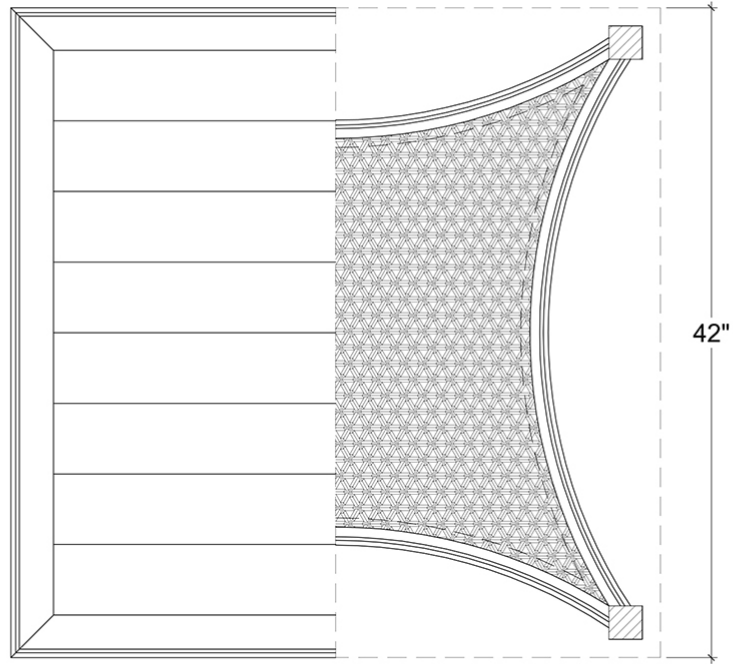

BRAMBLE

PRODUCT TEARSHEET

Montego Square Coffee Table

SKU: **26625GCH-----**

Size: **42W x 42D x 18H in**

Overview

Montego Square Coffee Table

TOP / BOTTOM VIEW

FRONT / SIDE VIEW

Technical Specification

| | | | |
|----------------------|------------------------------|------------------|-----------------------------|
| Dimensions | 42W x 42D x 18H in | CBM | 0.653013 |
| Number of Packages | 1 | Cubic Feet | 23.06 ft³ |
| Package 1 Dimensions | 45.3 x 45.3 x 23.6 in | Package 1 Weight | 50.71 lbs |
| Package Weight Total | 50.71 lbs | Net Weight | 41.89 lbs |
| Warehouse Program | Yes | | |
| Material | Mahogany, Rattan | | |