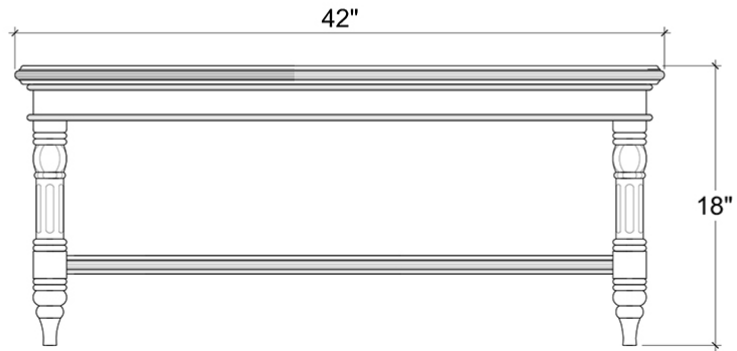

BRAMBLE

PRODUCT TEARSHEET

Montego Square Coffee Table

SKU: **26625GCH-----**

Size: **42W x 42D x 18H in**

Overview

Montego Square Coffee Table

TOP / BOTTOM VIEW

FRONT / SIDE VIEW

Technical Specification

| | | | |
|----------------------|------------------------------|------------------|-----------------------------|
| Dimensions | 42W x 42D x 18H in | CBM | 0.653013 |
| Number of Packages | 1 | Cubic Feet | 23.06 ft³ |
| Package 1 Dimensions | 45.3 x 45.3 x 23.6 in | Package 1 Weight | 50.71 lbs |
| Package Weight Total | 50.71 lbs | Net Weight | 41.89 lbs |
| Warehouse Program | Yes | | |
| Material | Mahogany, Rattan | | |