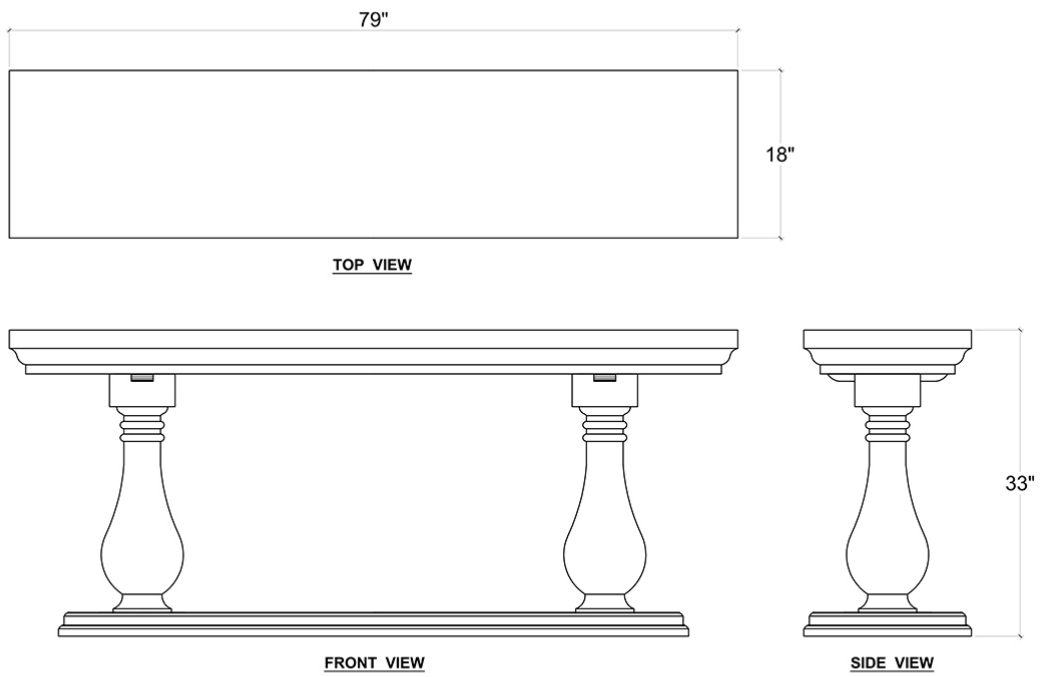

BRAMBLE

PRODUCT TEARSHEET

Bayside Console

SKU: **26078BBA-----**

Size: **79W x 18D x 33H in**

Overview

Gorgeous use of layering and beautiful design effects make the Bayside Console an awesome choice for a traditional space. Solid mahogany construction adds quality and sturdiness to this exquisite table. This piece is offered with a vast array of finish and distress options to create a truly custom design.

Technical Specification

Dimensions	79W x 18D x 33H in	CBM	0.9282
Number of Packages	1	Cubic Feet	32.78 ft³
Package 1 Dimensions	81.9 x 21.3 x 38.6 in	Package 1 Weight	142.2 lbs
Package Weight Total	142.2 lbs	Net Weight	125.66 lbs
Warehouse Program	Yes		
Material	Mahogany		