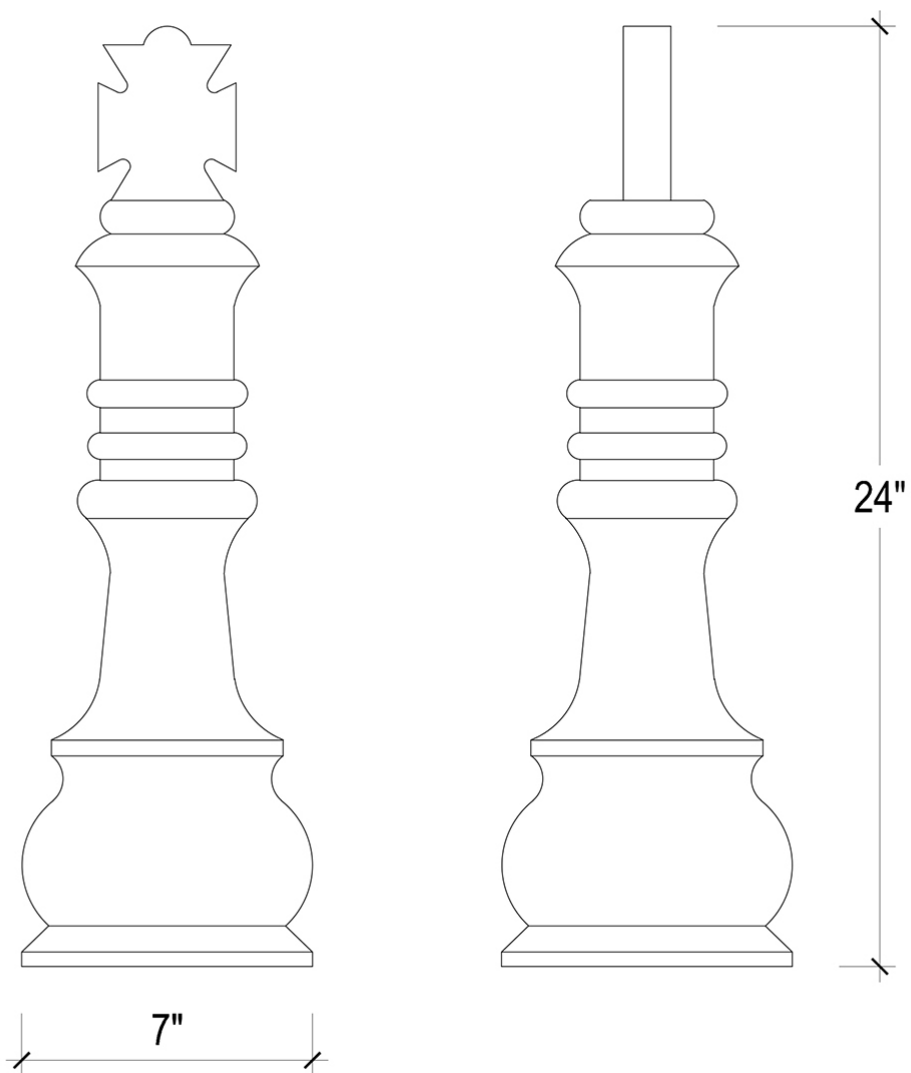

EST. *B* 1991

BRAMBLE

PRODUCT TEARSHEET

King Chess Piece

Shown in: **SAS**

SKU: **26971**

Size: **7W x 7D x 24H in**

Overview

King Chess Piece

Visual Highlights

Technical Specification

Dimensions	7W x 7D x 24H in	CBM	0.028891
Number of Packages	1	Cubic Feet	1.02 ft³
Package 1 Dimensions	10.6 x 10.6 x 29.1 in	Package 1 Weight	20.94 lbs
Package Weight Total	20.94 lbs	Net Weight	19.84 lbs
Material	Mahogany		