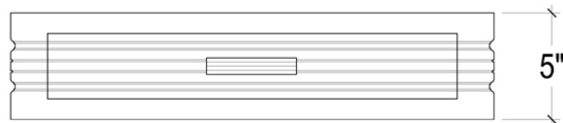

EST. *B* 1991

BRAMBLE

PRODUCT TEARSHEET

Chess Set Anna

Shown in: **FOR BRS LDT**

SKU: **26916**

Size: **23W x 23D x 5H in**

Overview

Chess Set Anna

TOP VIEW

FRONT VIEW

Visual Highlights

Technical Specification

Dimensions	23W x 23D x 5H in	CBM	0.046370875
Number of Packages	1	Cubic Feet	1.64 ft³
Package 1 Dimensions	26.4 x 26.4 x 10.6 in	Package 1 Weight	34.17 lbs
Package Weight Total	34.17 lbs	Net Weight	33.07 lbs
Material	Mahogany		