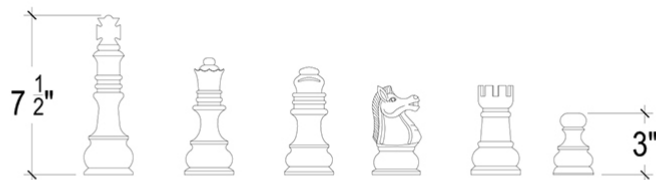

EST. *B* 1991

BRAMBLE

PRODUCT TEARSHEET

Chess Set Anna

Shown in: **FOR BRS LDT**

SKU: **26916**

Size: **23W x 23D x 5H in**

Overview

Chess Set Anna

TOP VIEW

FRONT VIEW

Visual Highlights

Technical Specification

Dimensions	23W x 23D x 5H in	CBM	0.046370875
Number of Packages	1	Cubic Feet	1.64 ft³
Package 1 Dimensions	26.4 x 26.4 x 10.6 in	Package 1 Weight	34.17 lbs
Package Weight Total	34.17 lbs	Net Weight	33.07 lbs
Material	Mahogany		