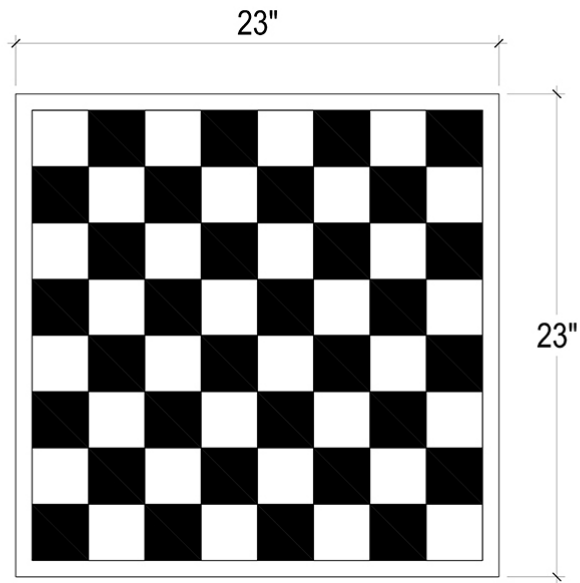

EST. *B* 1991

BRAMBLE

PRODUCT TEARSHEET

Chess Set Anna

Shown in: **FOR BRS LDT**

SKU: **26916**

Size: **23W x 23D x 5H in**

Overview

Chess Set Anna

TOP VIEW

FRONT VIEW

Visual Highlights

Technical Specification

Dimensions	23W x 23D x 5H in	CBM	0.046370875
Number of Packages	1	Cubic Feet	1.64 ft³
Package 1 Dimensions	26.4 x 26.4 x 10.6 in	Package 1 Weight	34.17 lbs
Package Weight Total	34.17 lbs	Net Weight	33.07 lbs
Material	Mahogany		