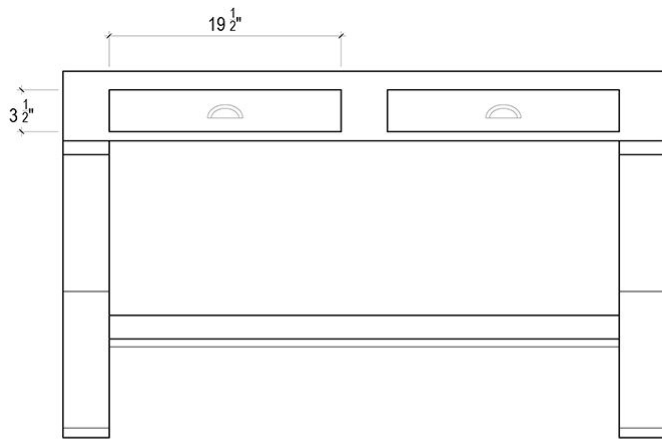

BRAMBLE

PRODUCT TEARSHEET

Yeomans Desk

Shown in: **STW**

SKU: **75521**

Size: **68W x 23D x 36H in**

Overview

Yeomans Desk

TOP VIEW

FRONT VIEW

SIDE VIEW

Visual Highlights

Technical Specification

Dimensions	68W x 23D x 36H in	CBM	0.248438
Number of Packages	1	Cubic Feet	8.77 ft³
Package 1 Dimensions	54.3 x 26.8 x 16.3 in	Package 1 Weight	93.7 lbs
Package Weight Total	93.7 lbs	Net Weight	79.37 lbs
Material	Mahogany		