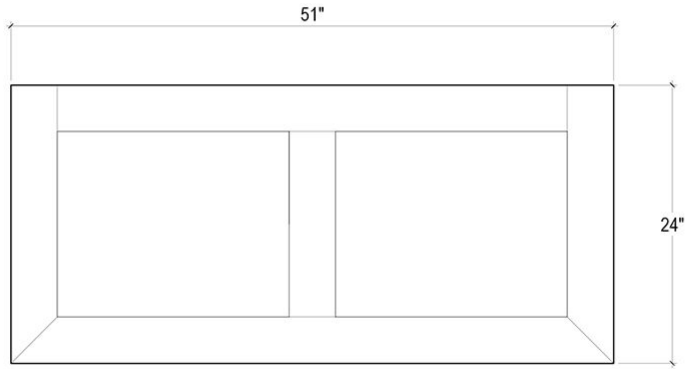

BRAMBLE

PRODUCT TEARSHEET

Yeomans Desk

Shown in: **STW**

SKU: **75521**

Size: **68W x 23D x 36H in**

Overview

Yeomans Desk

TOP VIEW

FRONT VIEW

SIDE VIEW

Visual Highlights

Technical Specification

Dimensions	68W x 23D x 36H in	CBM	0.248438
Number of Packages	1	Cubic Feet	8.77 ft³
Package 1 Dimensions	54.3 x 26.8 x 16.3 in	Package 1 Weight	93.7 lbs
Package Weight Total	93.7 lbs	Net Weight	79.37 lbs
Material	Mahogany		