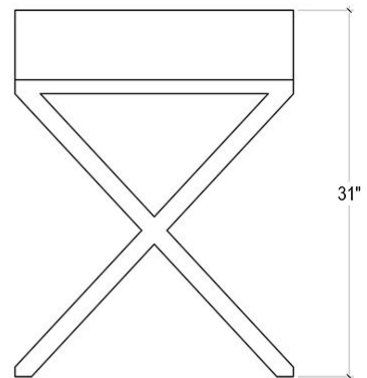

BRAMBLE

PRODUCT TEARSHEET

Yeomans Desk

Shown in: **STW**

SKU: **75521**

Size: **68W x 23D x 36H in**

Overview

Yeomans Desk

TOP VIEW

FRONT VIEW

SIDE VIEW

Visual Highlights

Technical Specification

Dimensions	68W x 23D x 36H in	CBM	0.248438
Number of Packages	1	Cubic Feet	8.77 ft³
Package 1 Dimensions	54.3 x 26.8 x 16.3 in	Package 1 Weight	93.7 lbs
Package Weight Total	93.7 lbs	Net Weight	79.37 lbs
Material	Mahogany		